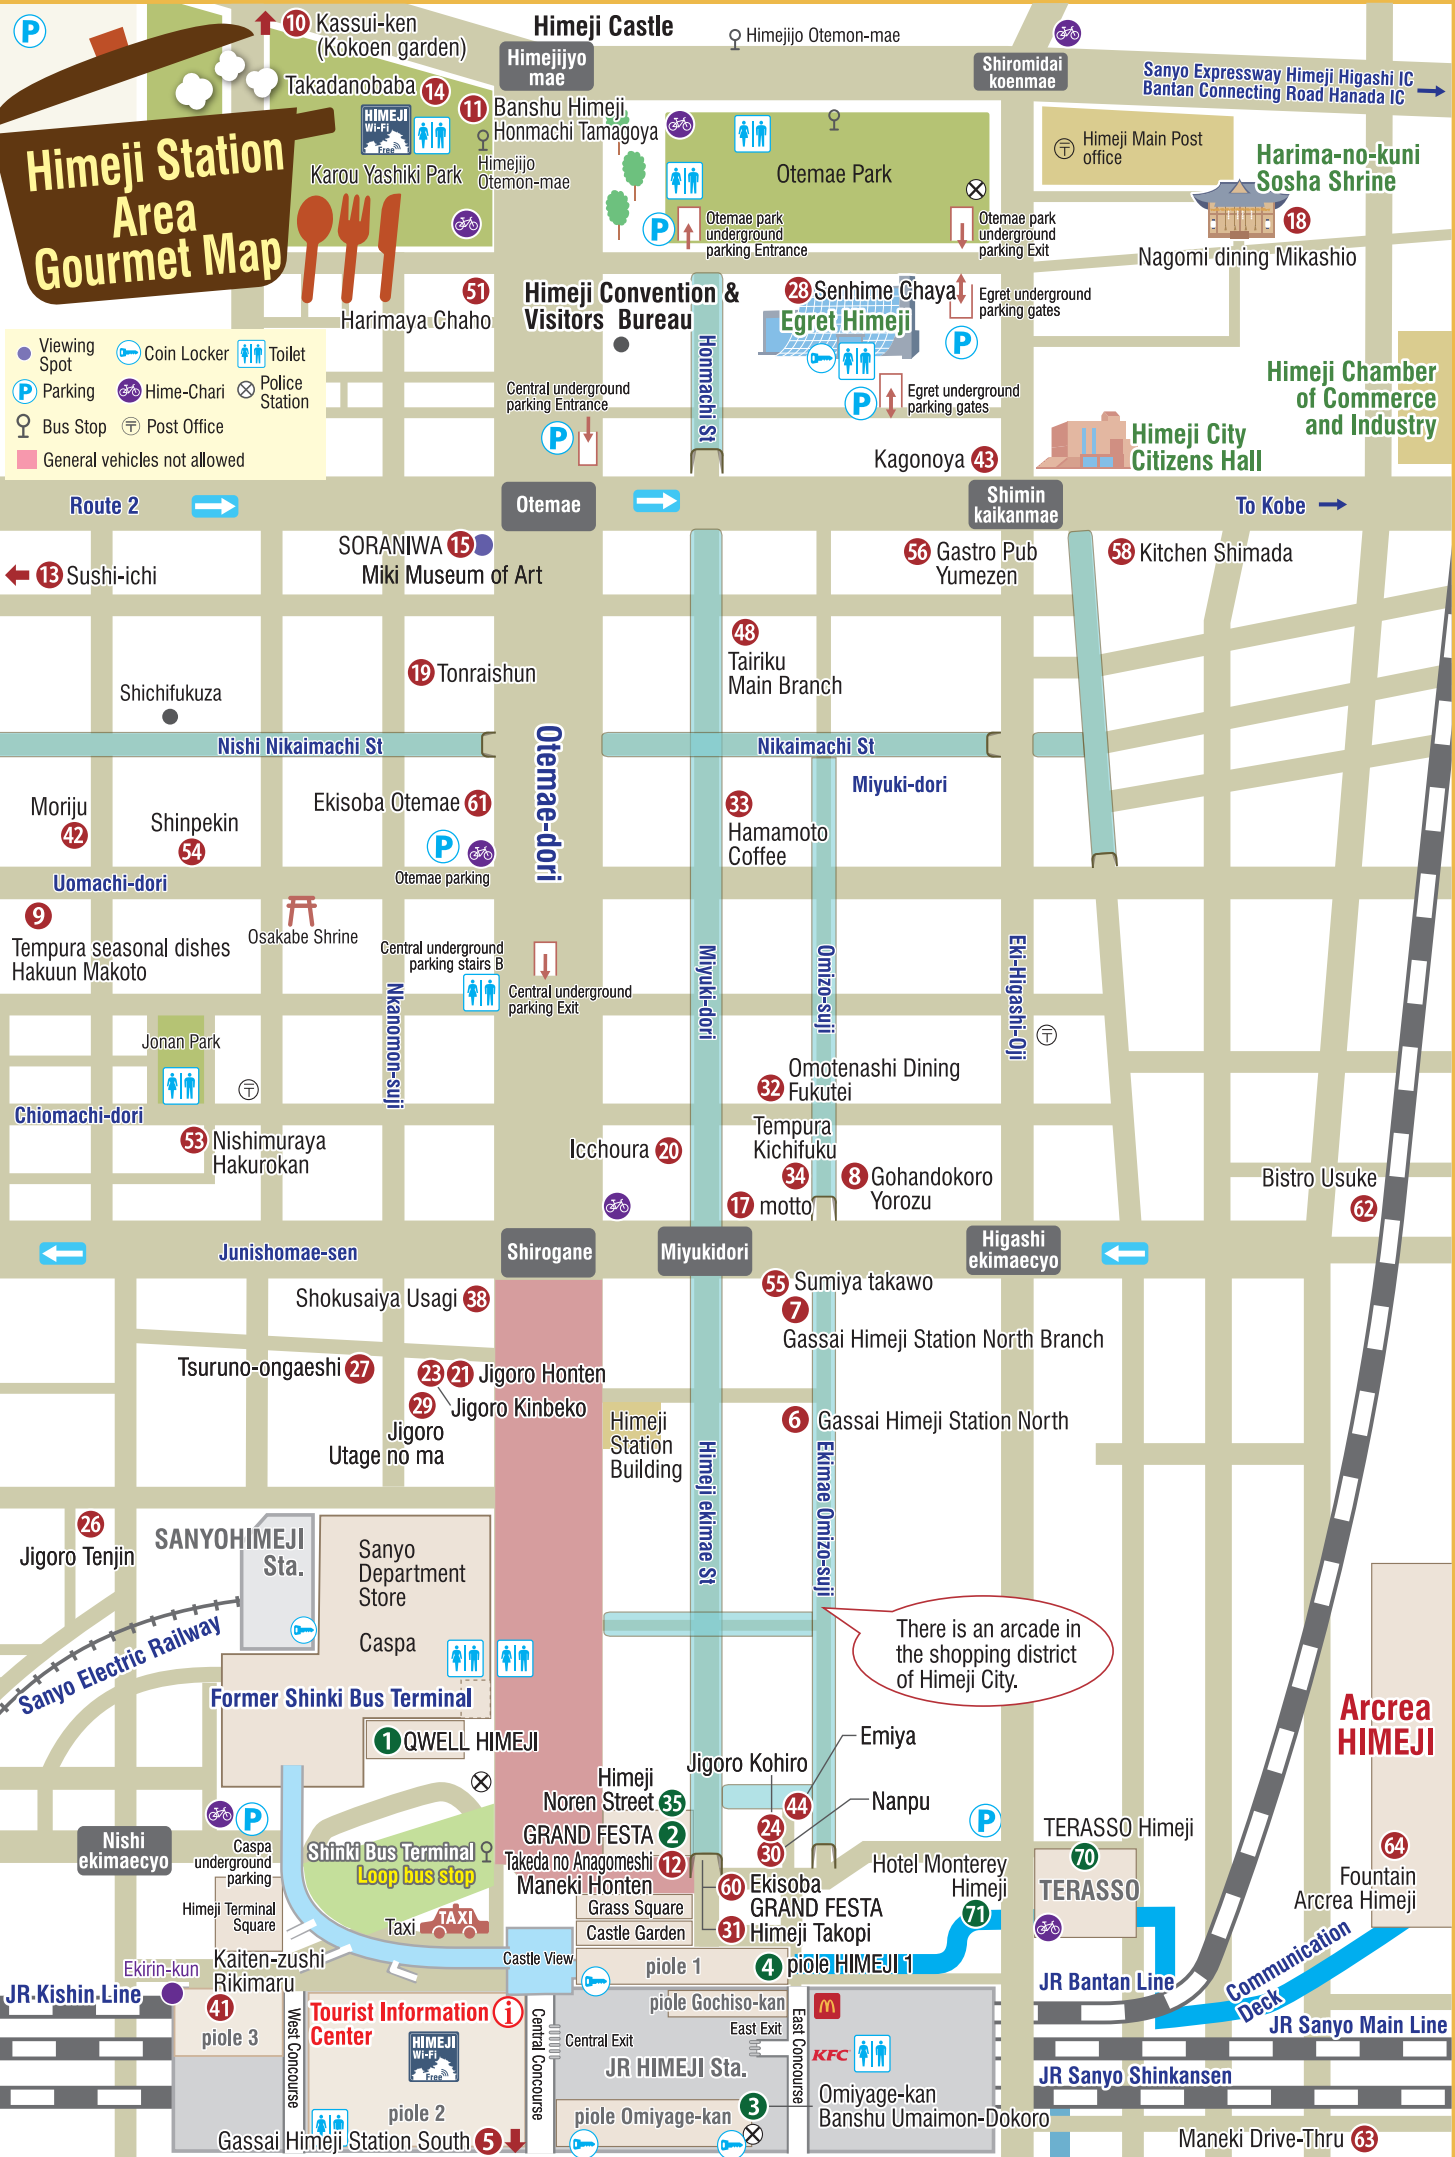

Himeji Station Area Gourmet Map

- Viewing Spot
- Coin Locker
- Toilet
- Parking
- Hime-Chari
- Police Station
- Bus Stop
- Post Office
- General vehicles not allowed

There is an arcade in the shopping district of Himeji City.

Arcrea HIMEJI

Fountain Arcrea Himeji

TERASSO Himeji

TERASSO

McDonald's

KFC

Tourist Information Center

Shinkai Bus Terminal

Shinkai Bus Terminal Loop bus stop

Shinkai Bus Terminal

Former Shinkai Bus Terminal

SANYOHIMEJI Sta.

Sanyo Department Store

Caspa

Shokusaia Usagi

Tsuruno-ongaeshi